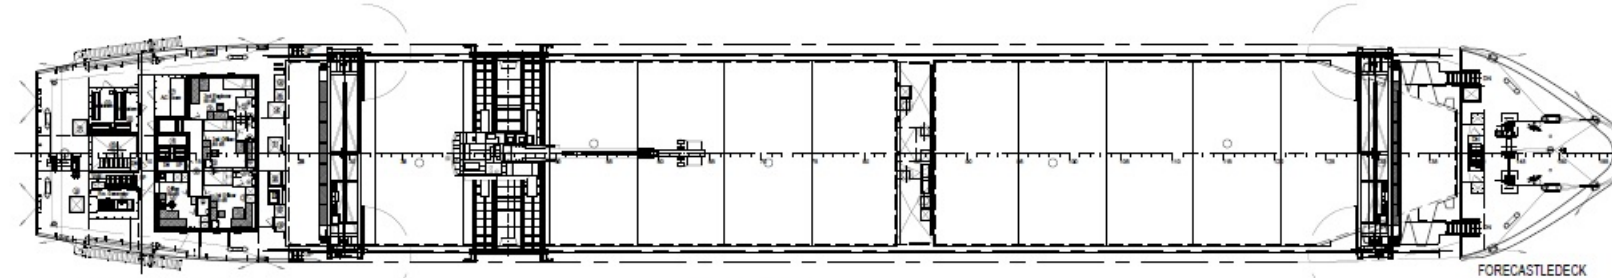

# M/V 'Aasvik'

AASEN CHARTERING

TOPDECK 18400 ab. base

BRIDGEDECK 15650 ab. base

BOATDECK 12850 ab. base

E. ROOM DECK 4650 ab. base

FRONT VIEW AFTSHIP

CROSS SECTION

TANKTOP 1100 ab. base