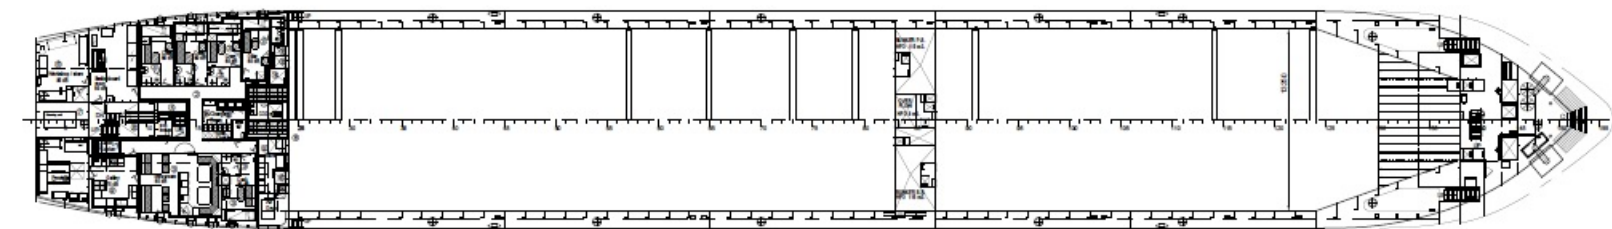

# M/V 'Aasvik'

AASEN CHARTERING

TOPDECK 18400 ab. base

BRIDGEDECK 15650 ab. base

BOATDECK 12850 ab. base

E. ROOM DECK 4650 ab. base

FRONT VIEW AFTSHIP

CROSS SECTION

TANKTOP 1100 ab. base