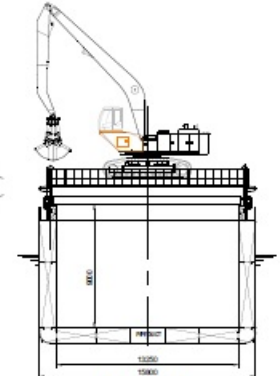

# M/V 'Aasvik'

AASEN CHARTERING

TOPDECK 18400 ab. base

BRIDGEDECK 15650 ab. base

BOATDECK 12850 ab. base

E. ROOM DECK 4650 ab. base

FRONT VIEW AFTSHIP

CROSS SECTION

TANKTOP 1100 ab. base