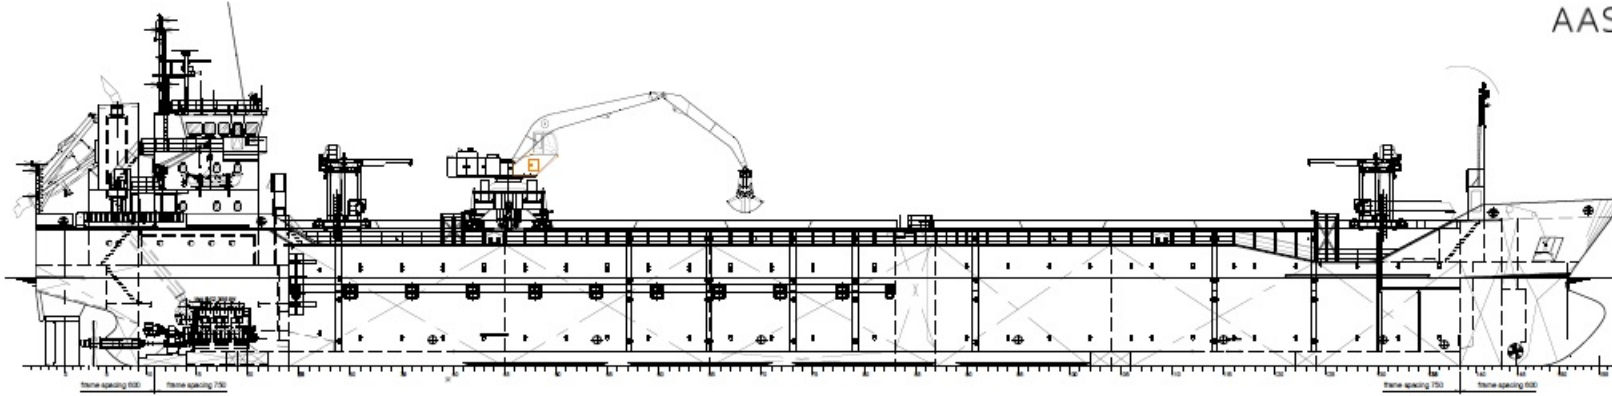

# M/V 'Aasvik'

AASEN CHARTERING

TOPDECK 18400 ab. base

BRIDGEDECK 15650 ab. base

BOATDECK 12850 ab. base

E. ROOM DECK 4650 ab. base

FRONT VIEW AFTSHIP

CROSS SECTION

TANKTOP 1100 ab. base