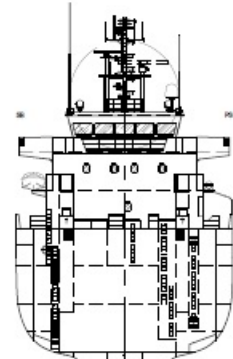

# M/V 'Aasvik'

AASEN CHARTERING

TOPDECK 18400 ab. base

BRIDGEDECK 15650 ab. base

BOATDECK 12850 ab. base

E. ROOM DECK 4650 ab. base

FRONT VIEW AFTSHIP

CROSS SECTION

TANKTOP 1100 ab. base